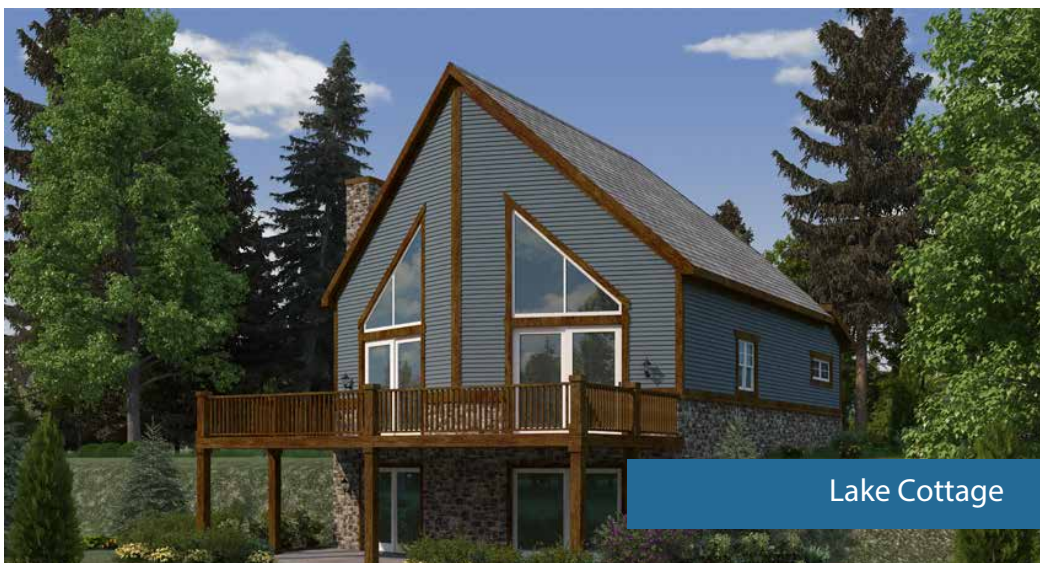

Main:
1248 Sq. Ft.

Total:
1565 Sq. Ft.

Rustic Cedar

Shingle

Lake Cottage