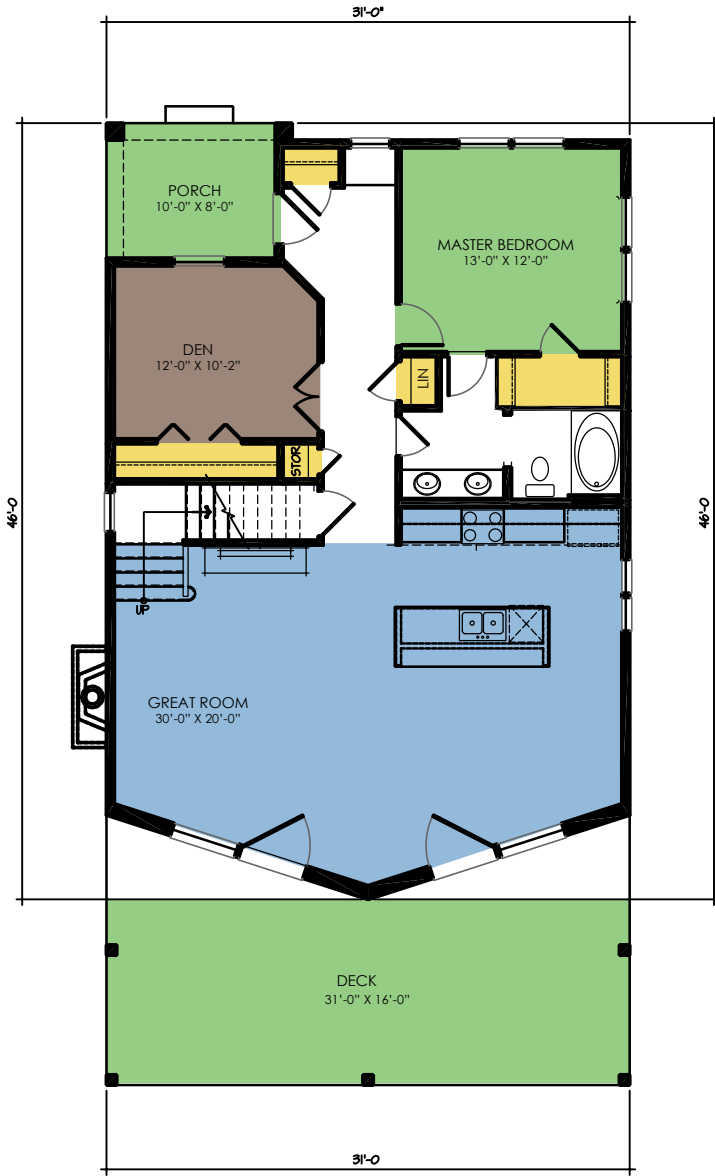

Main:
1248 Sq. Ft.
Total:
1565 Sq. Ft.

			
gather	rest	organize	flex

By viewing, saving, printing or otherwise copying this plan/drawing, you acknowledge and recognize Wausau Homes, Inc.'s exclusive copyright herein and agree not to distribute, reproduce, modify, or otherwise use this plan/drawing for any commercial purpose (such as to construct a home or develop a similar plan yourself or through a builder not partnered with Wausau Home), or allow another person to do so, without the express written permission of Wausau Homes, Inc.

Main:
1248 Sq. Ft.

Total:
1565 Sq. Ft.

Rustic Cedar

Shingle

Lake Cottage