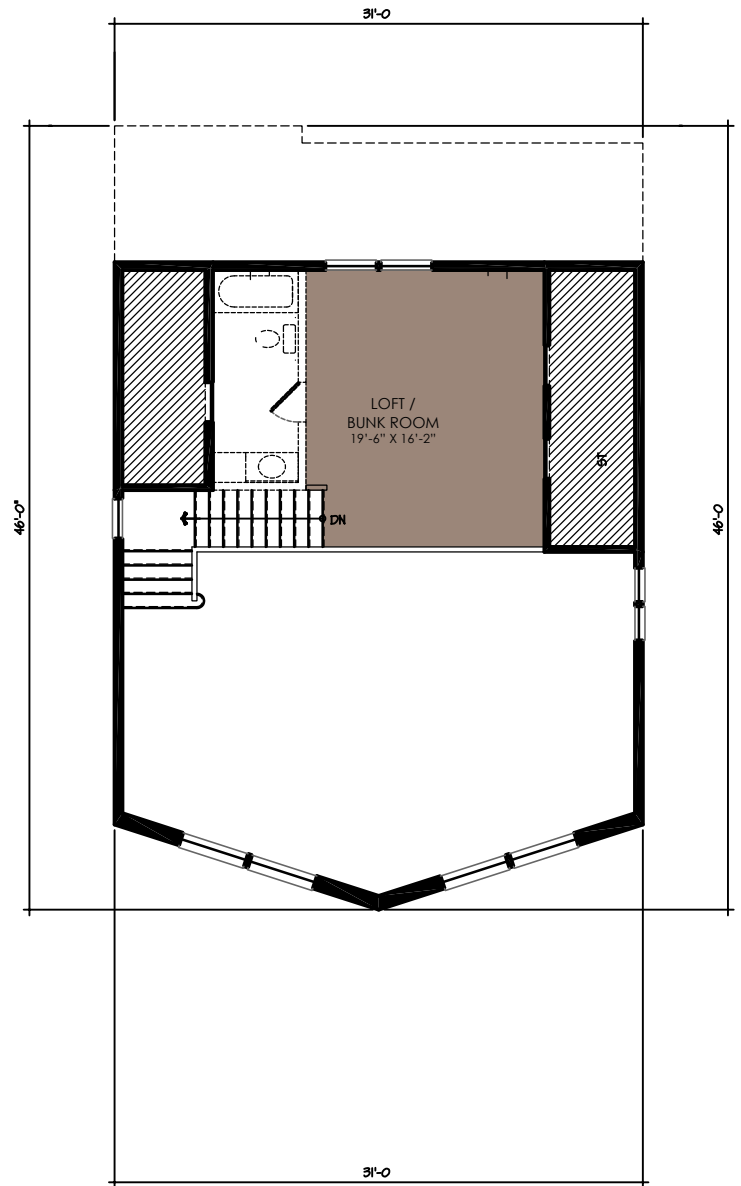

Main:
1248 Sq. Ft.
Total:
1565 Sq. Ft.

			
gather	rest	organize	flex

By viewing, saving, printing or otherwise copying this plan/drawing, you acknowledge and recognize Wausau Homes, Inc.'s exclusive copyright herein and agree not to distribute, reproduce, modify, or otherwise use this plan/drawing for any commercial purpose (such as to construct a home or develop a similar plan yourself or through a builder not partnered with Wausau Home), or allow another person to do so, without the express written permission of Wausau Homes, Inc.

Main:
1248 Sq. Ft.

Total:
1565 Sq. Ft.

Rustic Cedar

Shingle

Lake Cottage