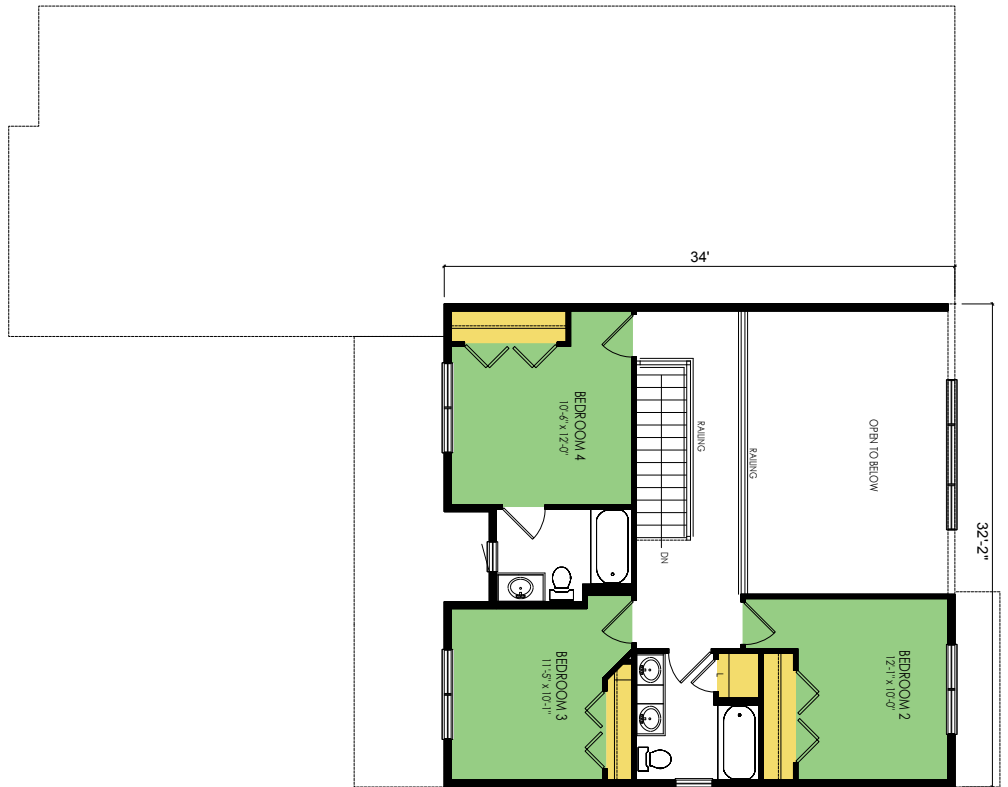

<p>Main: 1769 Sq. Ft.</p> <p>Total: 2530 Sq. Ft.</p>				
	gather	rest	organize	flex

By viewing, saving, printing or otherwise copying this plan/drawing, you acknowledge and recognize Wausau Homes, Inc.'s exclusive copyright herein and agree not to distribute, reproduce, modify, or otherwise use this plan/drawing for any commercial purpose (such as to construct a home or develop a similar plan yourself or through a builder not partnered with Wausau Home), or allow another person to do so, without the express written permission of Wausau Homes, Inc.

<p>Main: 1769 Sq. Ft.</p> <p>Total: 2530 Sq. Ft.</p>	<div style="display: inline-block; width: 20px; height: 20px; background-color: #4a90e2; border: 1px solid black; margin-bottom: 5px;"></div> <p>gather</p>	<div style="display: inline-block; width: 20px; height: 20px; background-color: #7ed321; border: 1px solid black; margin-bottom: 5px;"></div> <p>rest</p>	<div style="display: inline-block; width: 20px; height: 20px; background-color: #f1c40f; border: 1px solid black; margin-bottom: 5px;"></div> <p>organize</p>	<div style="display: inline-block; width: 20px; height: 20px; background-color: #8e6c59; border: 1px solid black; margin-bottom: 5px;"></div> <p>flex</p>
--	---	---	---	---