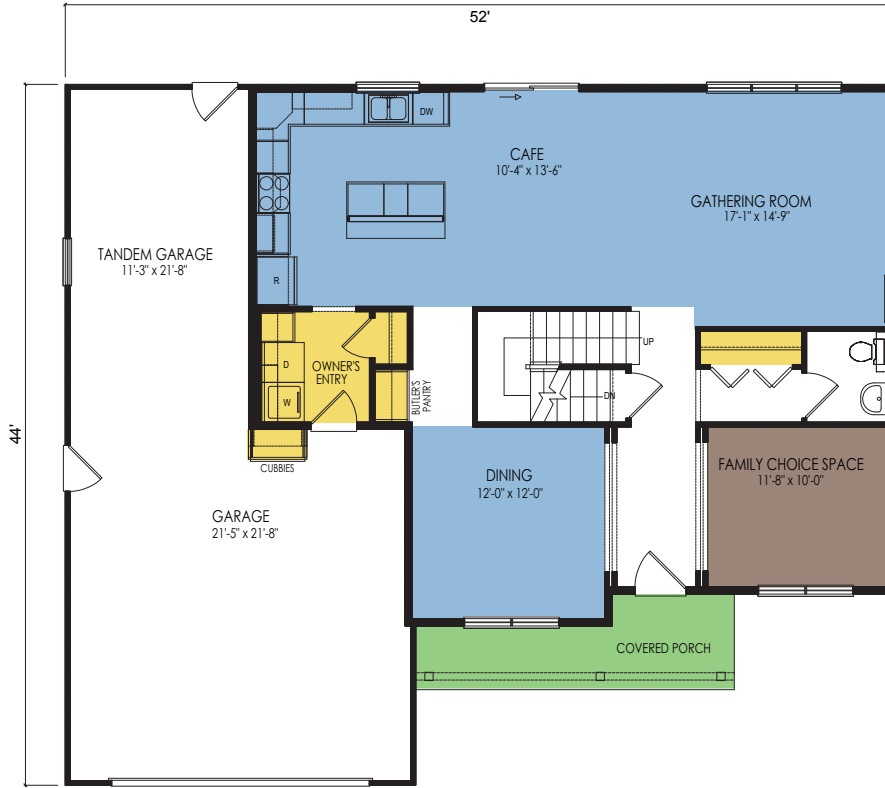

<b>Main:</b> 1219 Sq. Ft.				
<b>Total:</b> 2365 Sq. Ft.	gather	rest	organize	flex

By viewing, saving, printing or otherwise copying this plan/drawing, you acknowledge and recognize Wausau Homes, Inc.'s exclusive copyright herein and agree not to distribute, reproduce, modify, or otherwise use this plan/drawing for any commercial purpose (such as to construct a home or develop a similar plan yourself or through a builder not partnered with Wausau Home), or allow another person to do so, without the express written permission of Wausau Homes, Inc.

**Main:**  
1219 Sq. Ft.  
**Total:**  
2365 Sq. Ft.