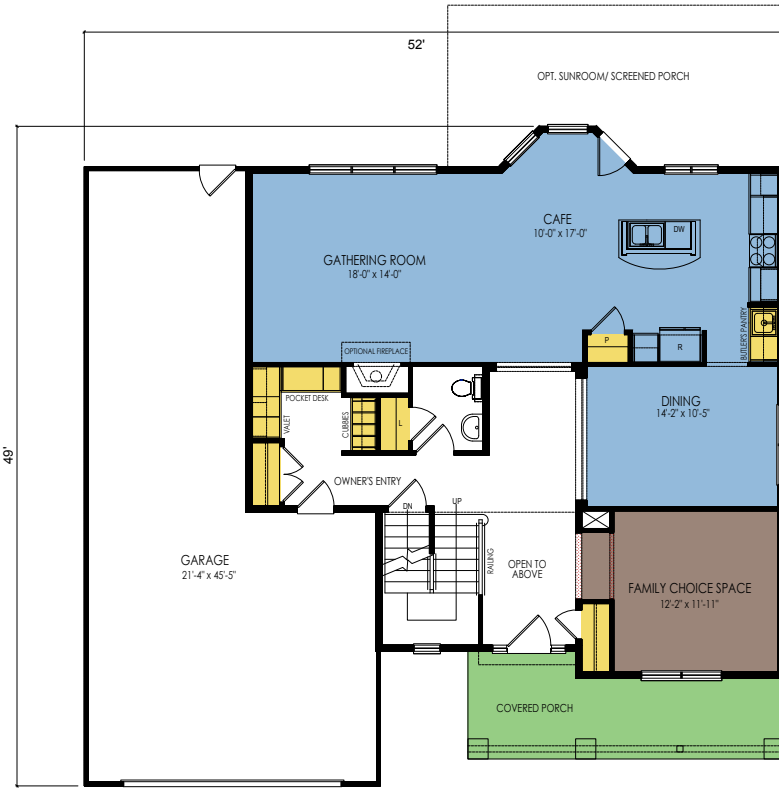

Main:
1393 Sq. Ft.

Total:
2611 Sq. Ft.

By viewing, saving, printing or otherwise copying this plan/drawing, you acknowledge and recognize Wausau Homes, Inc.'s exclusive copyright herein and agree not to distribute, reproduce, modify, or otherwise use this plan/drawing for any commercial purpose (such as to construct a home or develop a similar plan yourself or through a builder not partnered with Wausau Home), or allow another person to do so, without the express written permission of Wausau Homes, Inc.

Main:
1393 Sq. Ft.

Total:
2611 Sq. Ft.