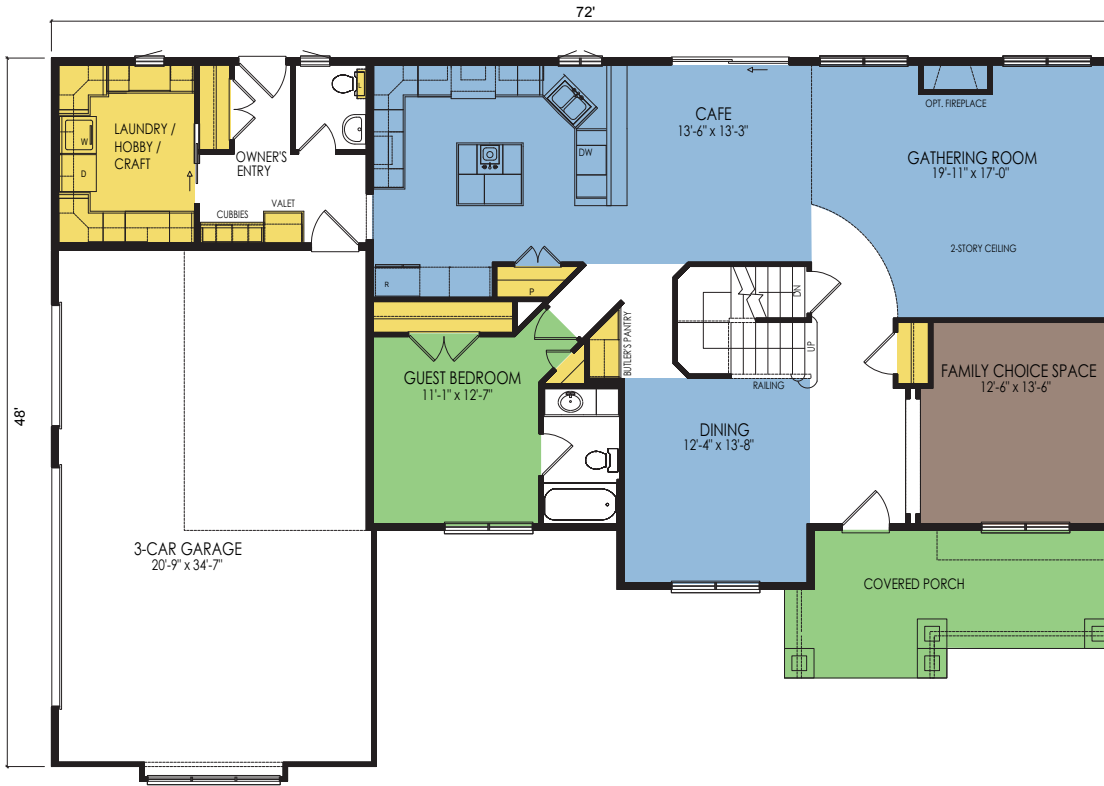

<b>Main:</b> 2046 Sq. Ft.				
<b>Total:</b> 3808 Sq. Ft.	gather	rest	organize	flex

By viewing, saving, printing or otherwise copying this plan/drawing, you acknowledge and recognize Wausau Homes, Inc.'s exclusive copyright herein and agree not to distribute, reproduce, modify, or otherwise use this plan/drawing for any commercial purpose (such as to construct a home or develop a similar plan yourself or through a builder not partnered with Wausau Home), or allow another person to do so, without the express written permission of Wausau Homes, Inc.

<p><b>Main:</b> 2046 Sq. Ft.</p> <p><b>Total:</b> 3808 Sq. Ft.</p>	<div style="display: inline-block; width: 20px; height: 20px; background-color: #4a90e2; border: 1px solid black; margin-bottom: 5px;"></div> <p>gather</p>	<div style="display: inline-block; width: 20px; height: 20px; background-color: #7ed321; border: 1px solid black; margin-bottom: 5px;"></div> <p>rest</p>	<div style="display: inline-block; width: 20px; height: 20px; background-color: #f1c40f; border: 1px solid black; margin-bottom: 5px;"></div> <p>organize</p>	<div style="display: inline-block; width: 20px; height: 20px; background-color: #8e6c5a; border: 1px solid black; margin-bottom: 5px;"></div> <p>flex</p>
--	---	---	---	---