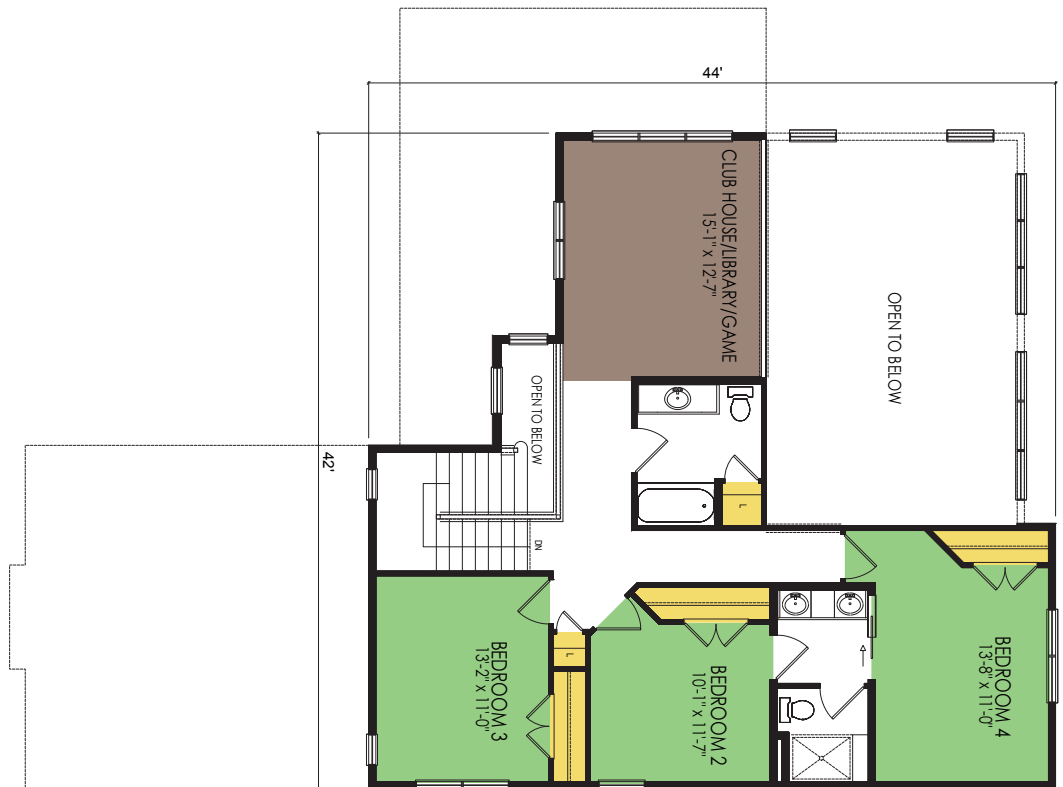

Main: 1586 Sq. Ft.				
Total: 2635 Sq. Ft.	gather	rest	organize	flex

By viewing, saving, printing or otherwise copying this plan/drawing, you acknowledge and recognize Wausau Homes, Inc.'s exclusive copyright herein and agree not to distribute, reproduce, modify, or otherwise use this plan/drawing for any commercial purpose (such as to construct a home or develop a similar plan yourself or through a builder not partnered with Wausau Home), or allow another person to do so, without the express written permission of Wausau Homes, Inc.

Main: 1586 Sq. Ft.				
Total: 2635 Sq. Ft.	gather	rest	organize	flex

Log Cabin

Coastal Cottage

Shingle