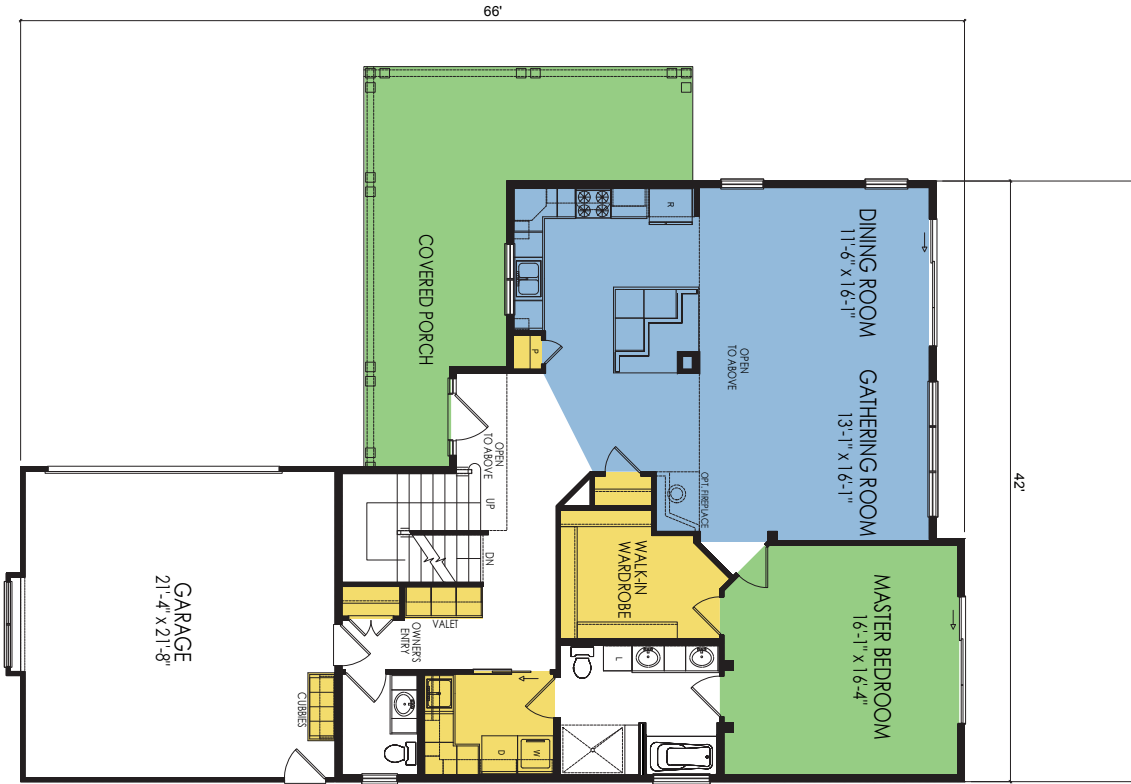

Main: 1586 Sq. Ft.				
Total: 2635 Sq. Ft.	gather	rest	organize	flex

By viewing, saving, printing or otherwise copying this plan/drawing, you acknowledge and recognize Wausau Homes, Inc.'s exclusive copyright herein and agree not to distribute, reproduce, modify, or otherwise use this plan/drawing for any commercial purpose (such as to construct a home or develop a similar plan yourself or through a builder not partnered with Wausau Home), or allow another person to do so, without the express written permission of Wausau Homes, Inc.

Main: 1586 Sq. Ft.				
Total: 2635 Sq. Ft.	gather	rest	organize	flex

Log Cabin

Coastal Cottage

Shingle