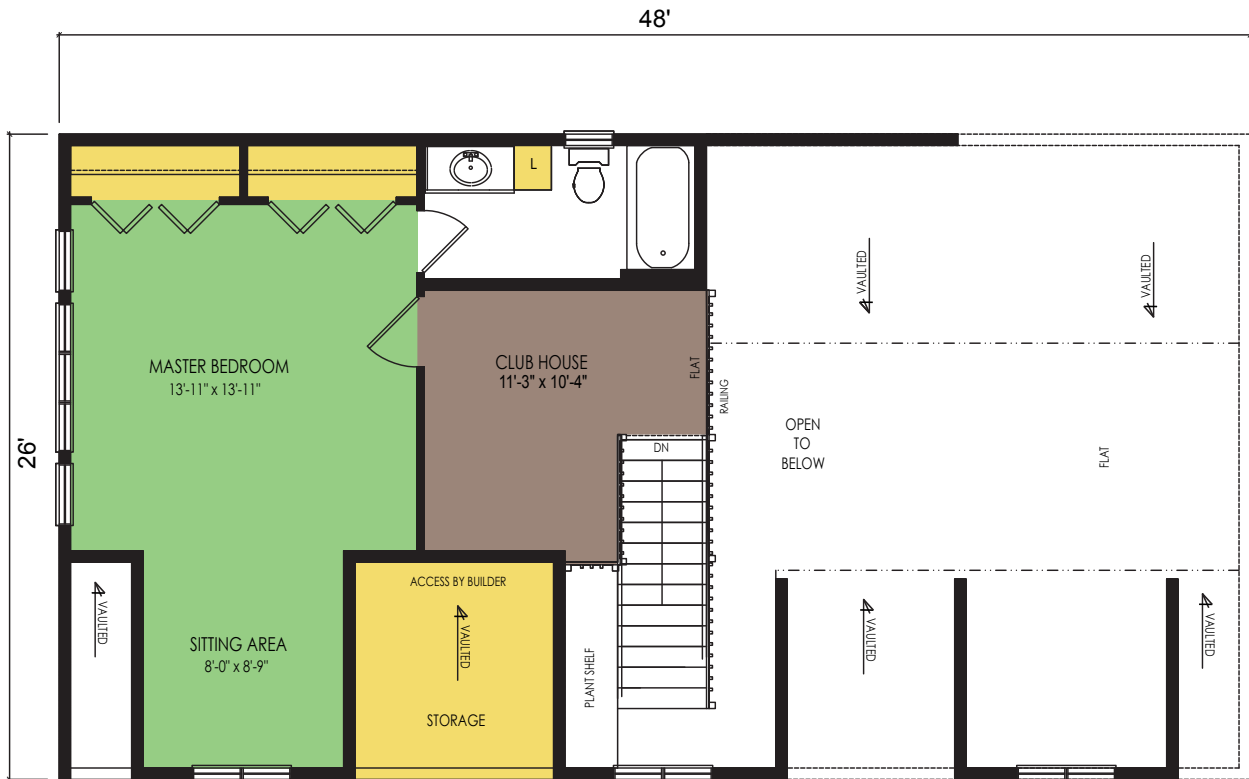

Main: 1301 Sq. Ft.				
Total: 1811 Sq. Ft.	gather	rest	organize	flex

By viewing, saving, printing or otherwise copying this plan/drawing, you acknowledge and recognize Wausau Homes, Inc.'s exclusive copyright herein and agree not to distribute, reproduce, modify, or otherwise use this plan/drawing for any commercial purpose (such as to construct a home or develop a similar plan yourself or through a builder not partnered with Wausau Home), or allow another person to do so, without the express written permission of Wausau Homes, Inc.

Main: 1301 Sq. Ft.				
Total: 1811 Sq. Ft.	gather	rest	organize	flex

Bungalow

Cottage

Shingle

Bungalow

Cottage

Shingle