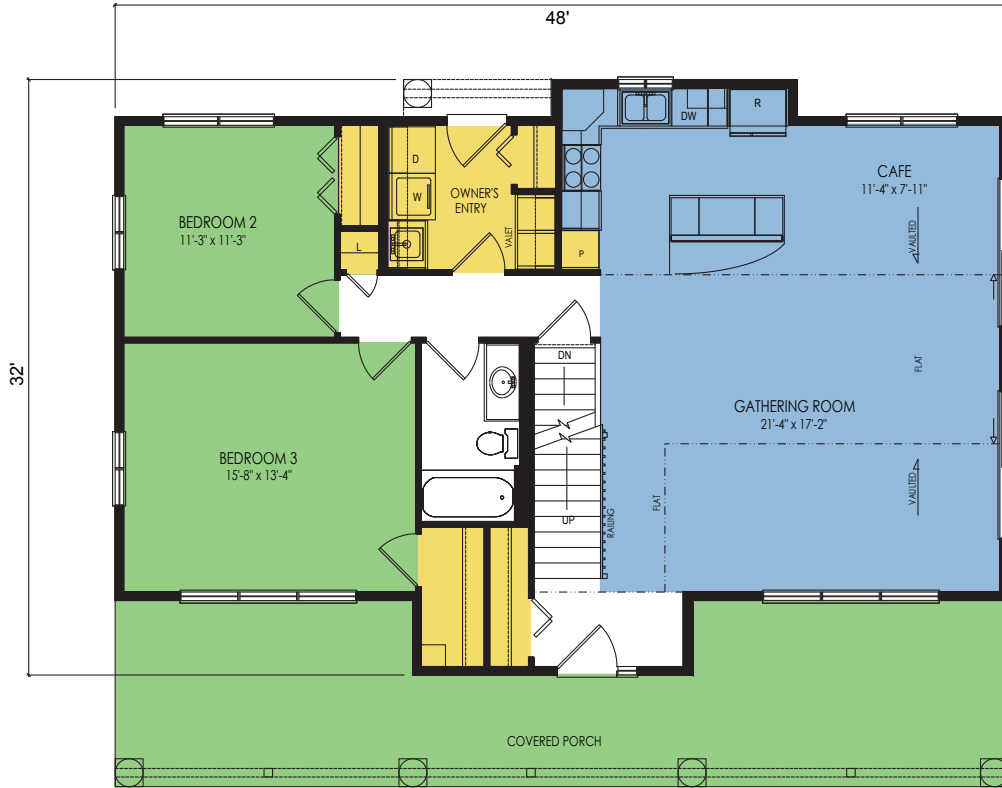

Main: 1301 Sq. Ft.				
Total: 1811 Sq. Ft.	gather	rest	organize	flex

By viewing, saving, printing or otherwise copying this plan/drawing, you acknowledge and recognize Wausau Homes, Inc.'s exclusive copyright herein and agree not to distribute, reproduce, modify, or otherwise use this plan/drawing for any commercial purpose (such as to construct a home or develop a similar plan yourself or through a builder not partnered with Wausau Home), or allow another person to do so, without the express written permission of Wausau Homes, Inc.

Main: 1301 Sq. Ft.				
Total: 1811 Sq. Ft.	gather	rest	organize	flex

Bungalow

Cottage

Shingle

Bungalow

Cottage

Shingle